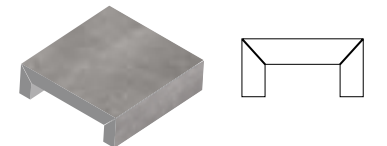

## GRANDE RANGE | 2 cm thickness

Ideal for walkways, patios, pool decking, driveways (wet lay), terraces & rooftops

120 x 120cm x 2cm  
(48 x 48" x 2cm)

60 x 60cm x 2cm  
(24 x 24" x 2cm)

60 x 120cm x 2cm  
(24 x 48" x 2cm)

## GRANDE RANGE COPING

BULLNOSED

HALF BULLNOSED

SINGLE EASED

DOUBLE EASED

L-SHAPE  
available as custom order

U-SHAPE  
available as custom order

YOU DESIGN!  
*we deliver*