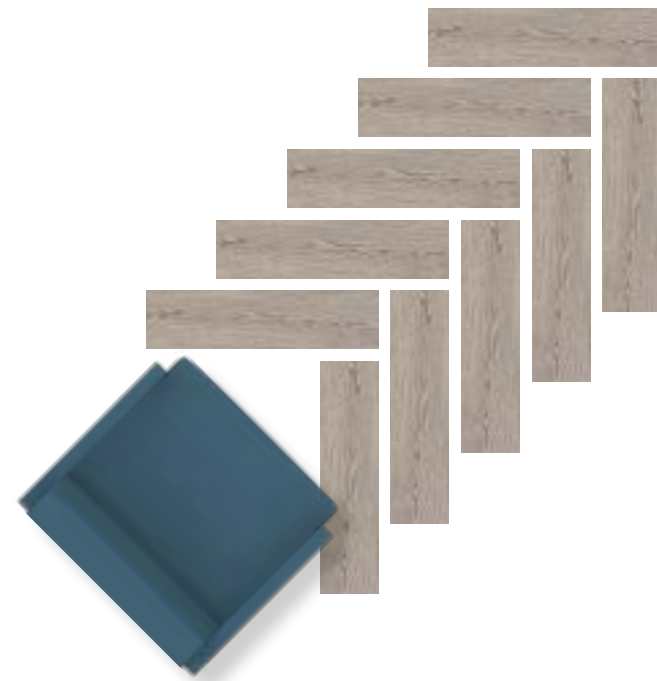

PEPPER

A refined brown-grey wood-look plank that offers a balanced, contemporary aesthetic. Pepper features authentic grain detailing and subtle tonal variation, creating a natural warmth while maintaining a modern, understated appearance.

The textured natural wood finish provides the beauty of real wood with the superior durability of porcelain delivering a maintenance-free surface that resists fading, weathering, and everyday wear.

Pepper works well with both contemporary and modern or urban landscape designs, enhancing patios, decks, walkways, and outdoor living spaces with a versatile, sophisticated look.

WOOD GRAIN | 2 cm thickness

Ideal for walkways, patios, pool decking, driveways (wet lay), terraces & rooftops

WOOD GRAIN COPING

BULLNOSED

HALF BULLNOSED

SINGLE EASED

DOUBLE EASED

L-SHAPE
available as custom order

U-SHAPE
available as custom order