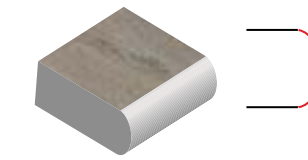

WOOD GRAIN COPING

BULLNOSED