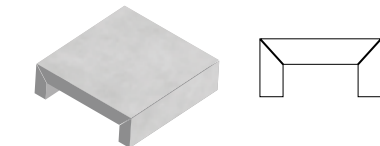

U-SHAPE
available as custom order