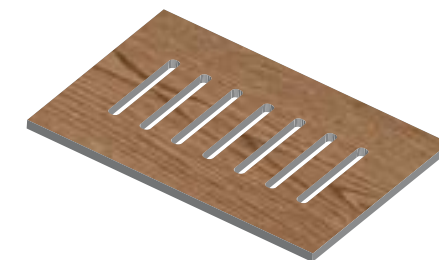

YOU DESIGN!
we deliver

CUSTOM FABRICATION + DESIGN

Our in-house Canadian fabrication facility unlocks endless possibilities. See what's on the cutting table!

Bring your project to life with BANAS downloadable textures.

Download available here.