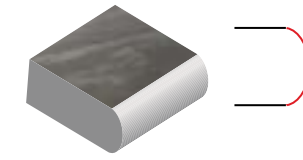

NSP COPING

BULLNOSED