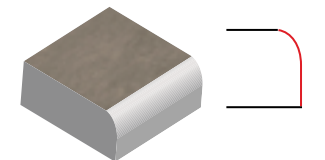

HALF BULLNOSED