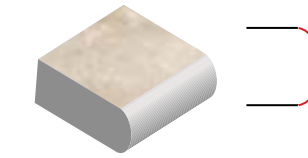

TRAVERTINE COPING

BULLNOSED