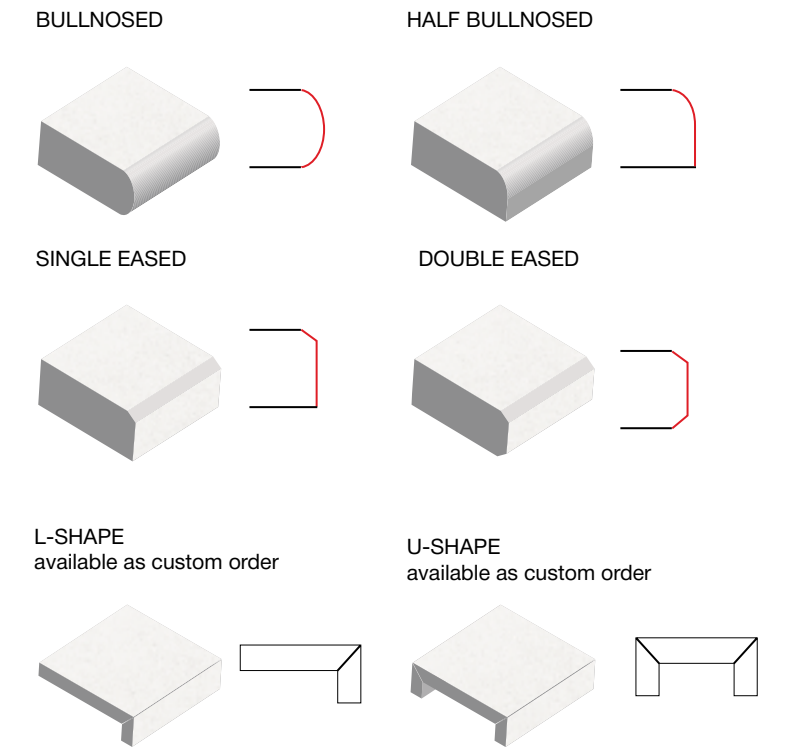

VITA 2 + 3 COPING

YOU DESIGN!
we deliver

CUSTOM FABRICATION + DESIGN

Our in-house Canadian fabrication facility unlocks endless possibilities. See what's on the cutting table!

Bring your project to life with BANAS downloadable textures.

Download available here.