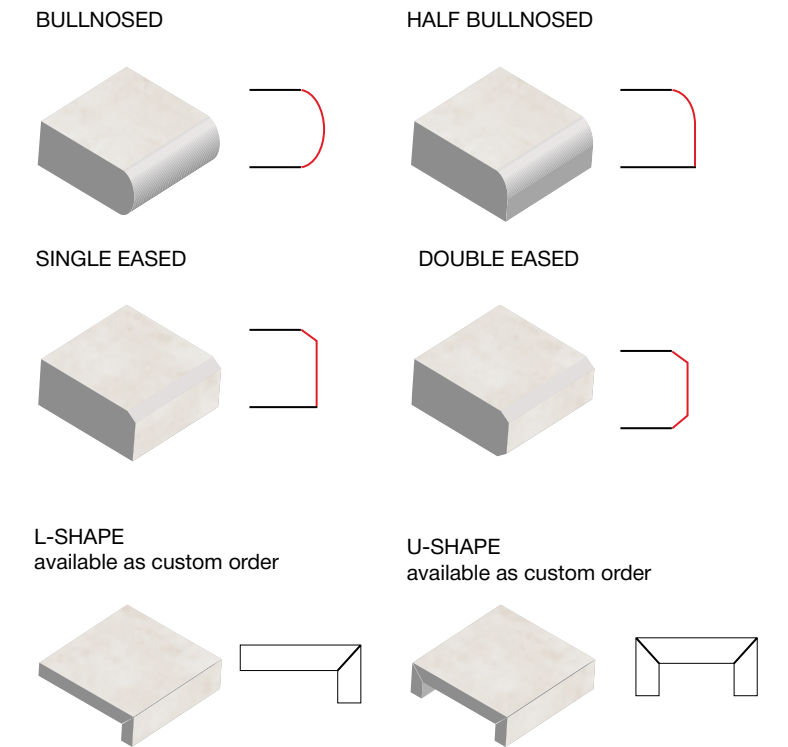

VITA 2 + 3 COPING

YOU DESIGN!
we deliver

CUSTOM FABRICATION + DESIGN

Our in-house Canadian fabrication facility unlocks endless possibilities. See what's on the cutting table!

Bring your project to life with BANAS downloadable textures.

Download available here.