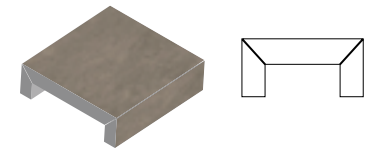

## GRANDE RANGE | 2 cm thickness

Ideal for walkways, patios, pool decking, driveways (wet lay), terraces & rooftops

60 x 60cm x 2cm  
(24 x 24" x 2cm)

60 x 120cm x 2cm  
(24 x 48" x 2cm)

## GRANDE RANGE COPING

BULLNOSED

HALF BULLNOSED

SINGLE EASED

DOUBLE EASED

L-SHAPE  
available as custom order

U-SHAPE  
available as custom order

YOU DESIGN!  
*we deliver*