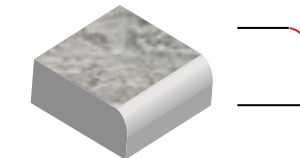

HALF BULLNOSED