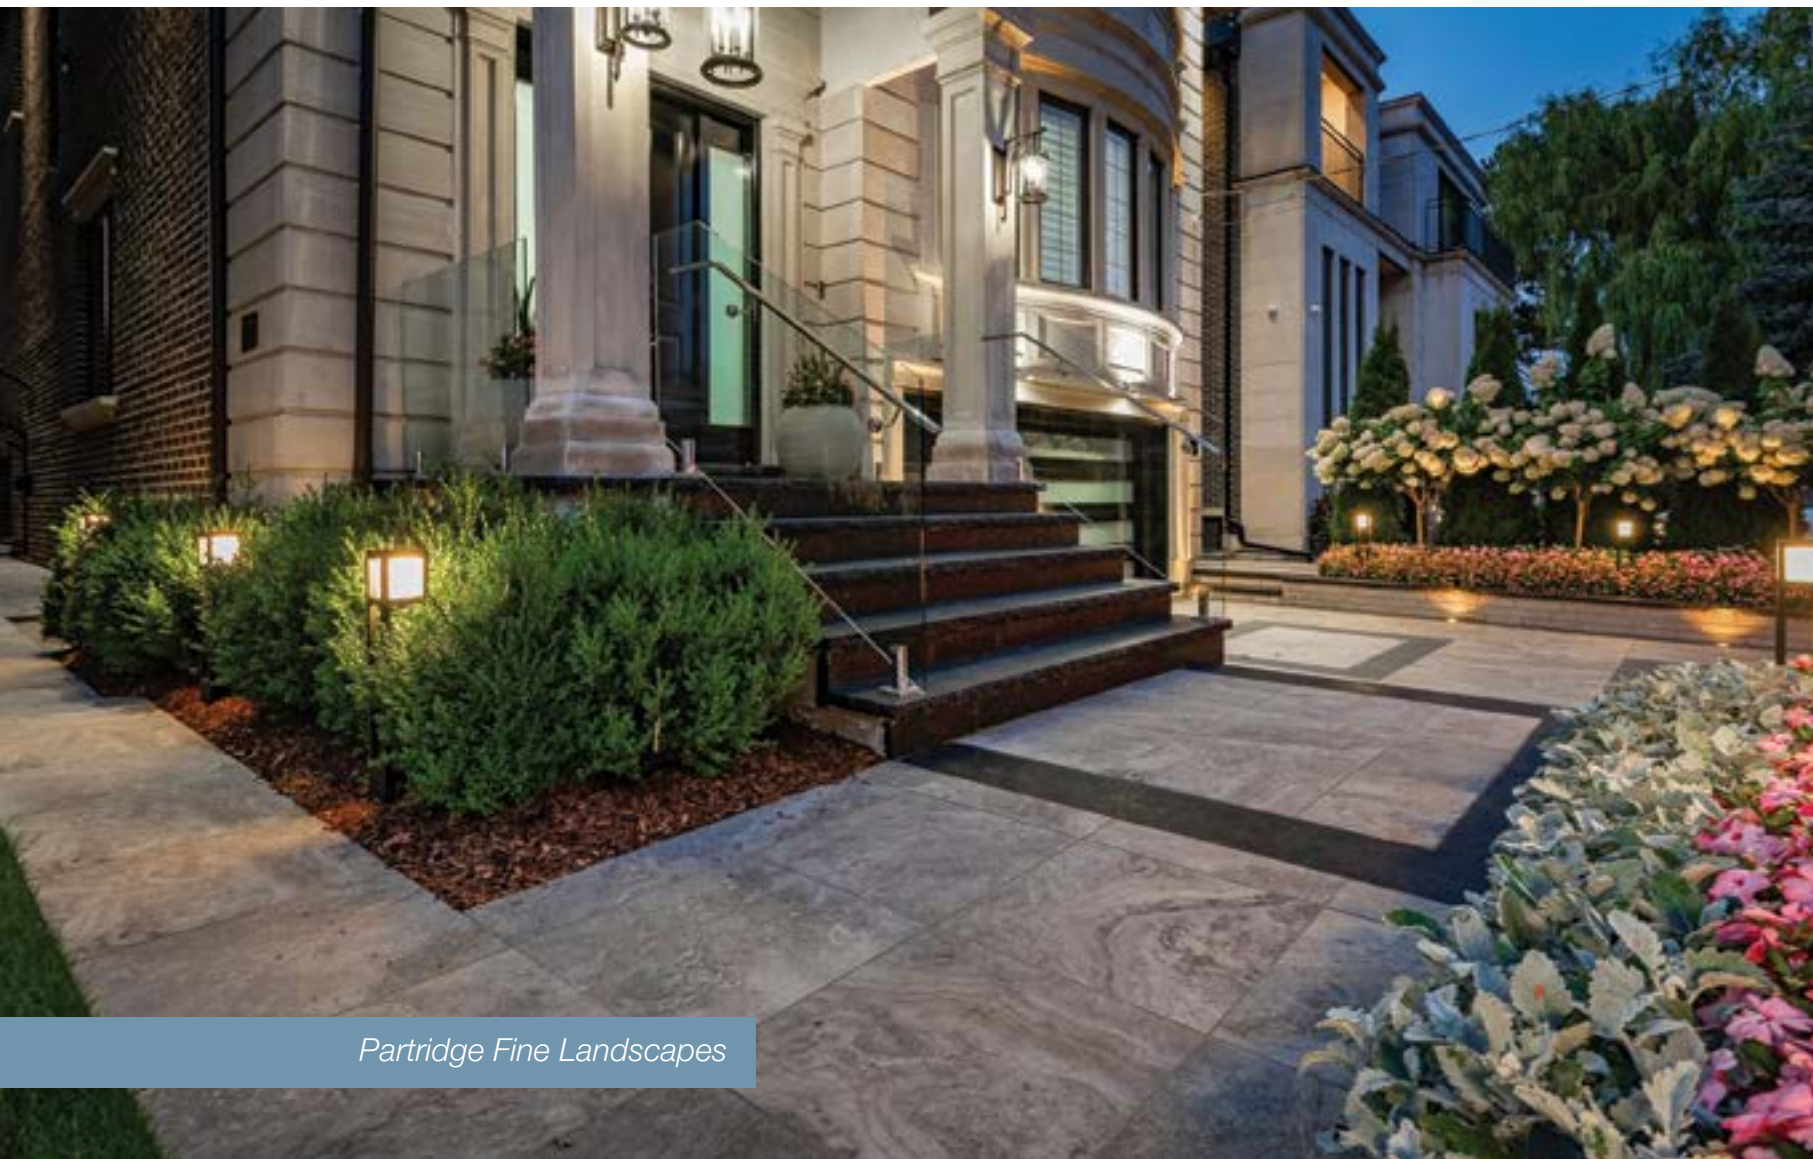

### VITA PREMIUM | 3 cm thickness

Ideal for Driveways, Urban traffic

40 x 80cm x 3cm  
(16 x 32" x 3cm)

Compatible with heated driveways.

**VITA 2 + 3**  
COLLECTION

**TUSCANY SILVER**