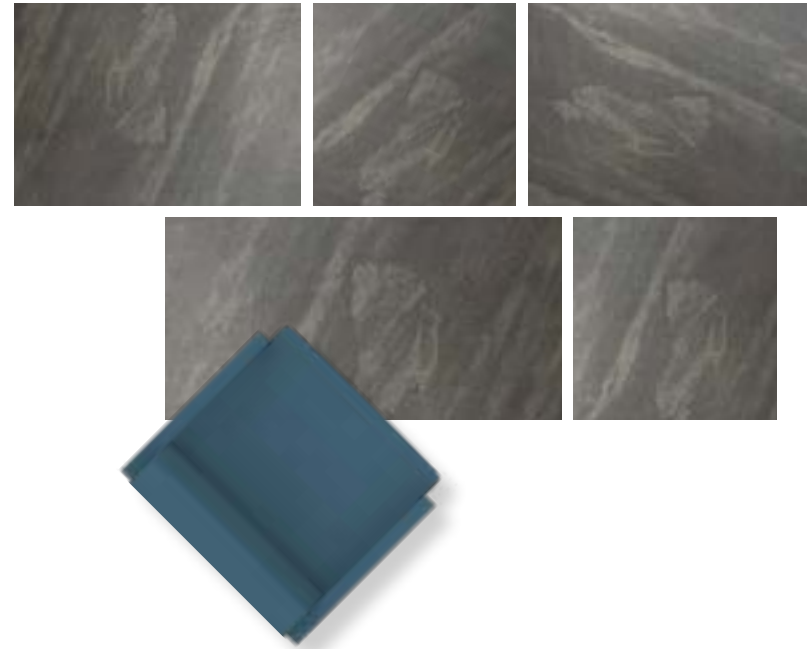

# IMPERIAL BLACK

Elevate any space with the deep, refined beauty of Imperial Black, a porcelain surface inspired by the timeless character of natural slate.

Its rich charcoal tones and subtle white veining create a dramatic yet elegant appearance, adding depth and distinction to both contemporary and classic designs.