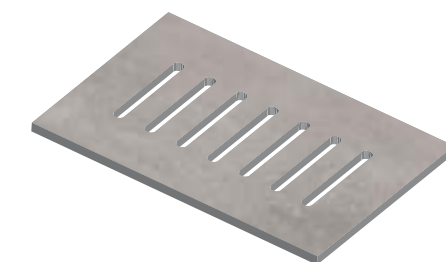

GRANDE RANGE

GRIGIO

SAFETY - QUALITY