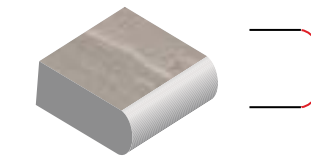

NSP COPING

BULLNOSED