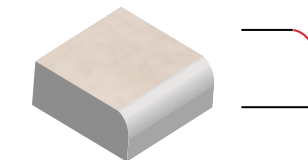

HALF BULLNOSED