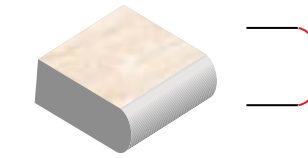

TRAVERTINE COPING

BULLNOSED