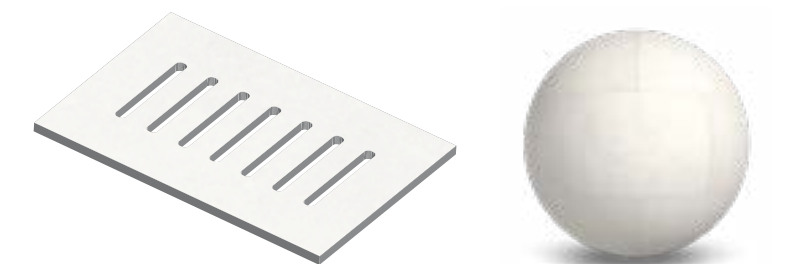

VITA 2 + 3
COLLECTION

WHITE TUNDRA