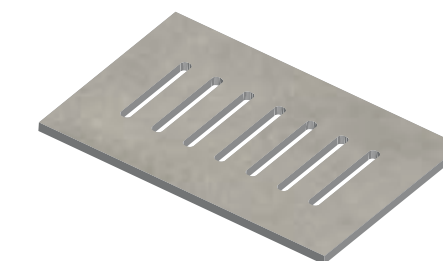

VITA 2 + 3
COLLECTION

ALASKAN GREY