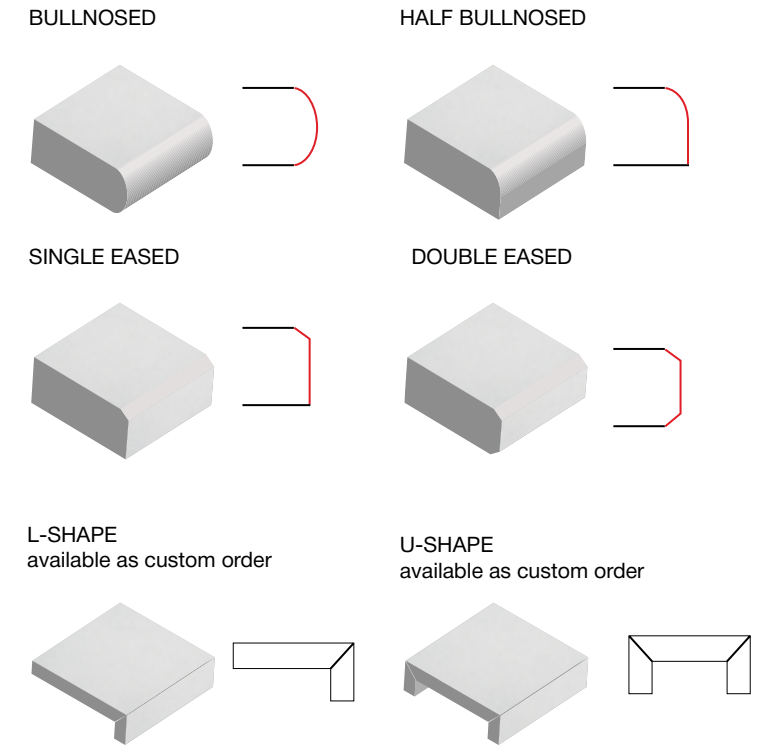

VITA 2 + 3 COPING

YOU DESIGN!
we deliver

CUSTOM FABRICATION + DESIGN

Our in-house Canadian fabrication facility unlocks endless possibilities. See what's on the cutting table!

Bring your project to life with BANAS downloadable textures.

Download available here.