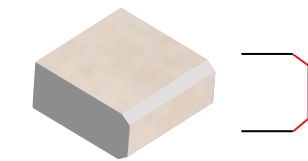

## GRANDE RANGE | 2 cm thickness

Ideal for walkways, patios, pool decking, driveways (wet lay), terraces & rooftops

120 x 120cm x 2cm  
(48 x 48" x 2cm)

60 x 60cm x 2cm  
(24 x 24" x 2cm)

60 x 120cm x 2cm  
(24 x 48" x 2cm)

## GRANDE RANGE COPING

BULLNOSED

HALF BULLNOSED

SINGLE EASED

DOUBLE EASED

L-SHAPE  
available as custom order

U-SHAPE  
available as custom order

YOU DESIGN!  
*we deliver*