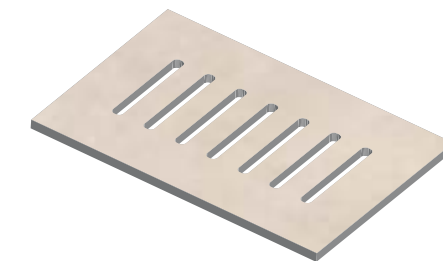

CUSTOM FABRICATION + DESIGN

Our in-house Canadian fabrication facility unlocks endless possibilities. See what's on the cutting table!

Bring your project to life with BANAS downloadable textures.

Download available here.