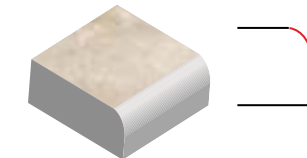

HALF BULLNOSED