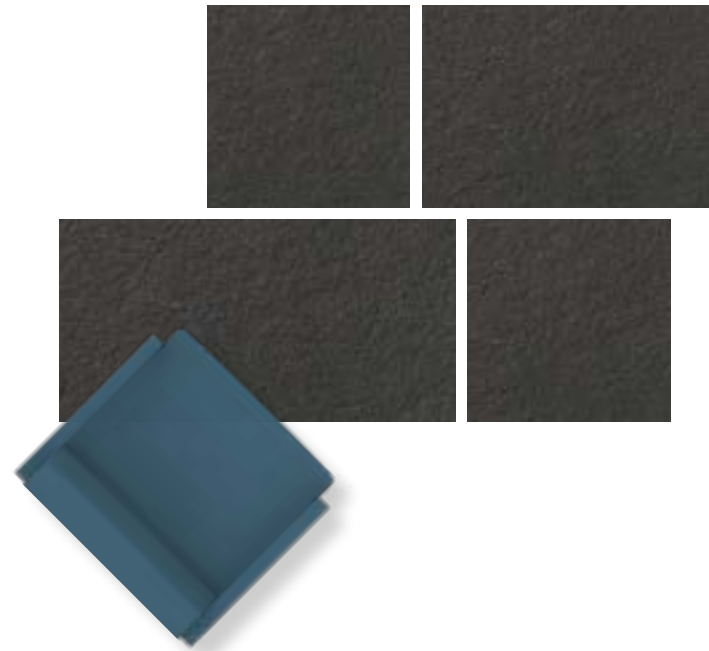

KOTA BLACK

Inspired by the timeless charm of Kota Black limestone, Kota Black porcelain showcases a deep charcoal tone with subtle earthy undertones and a softly textured surface.

Its natural cleft detailing gives it an authentic stone feel while offering the precision, durability, and consistency of porcelain.

NSP | 2 cm thickness

Ideal for walkways, patios, pool decking, driveways (wet lay), terraces & rooftops

NSP COPING

BULLNOSED

HALF BULLNOSED

SINGLE EASED

DOUBLE EASED

L-SHAPE
available as custom order

U-SHAPE
available as custom order

YOU DESIGN !
we deliver

CUSTOM FABRICATION + DESIGN

Our in-house Canadian fabrication facility unlocks endless possibilities. See what's on the cutting table!

Bring your project to life with BANAS downloadable textures.

Download available here.