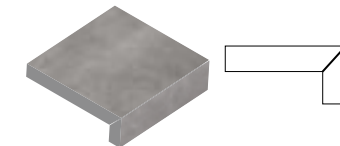

L-SHAPE
available as custom order

U-SHAPE
available as custom order