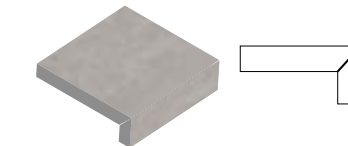

L-SHAPE
available as custom order

U-SHAPE
available as custom order