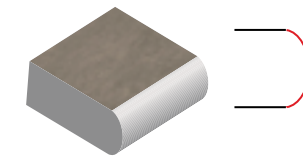

GRANDE RANGE COPING

BULLNOSED