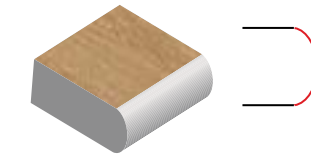

WOOD GRAIN COPING

BULLNOSED