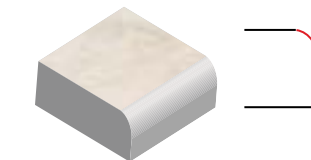

HALF BULLNOSED