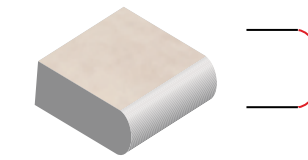

GRANDE RANGE COPING

BULLNOSED