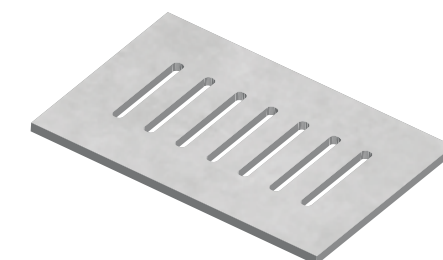

YOU DESIGN!
we deliver

CUSTOM FABRICATION + DESIGN

Our in-house Canadian fabrication facility unlocks endless possibilities. See what's on the cutting table!

Bring your project to life with BANAS downloadable textures.

Download available here.