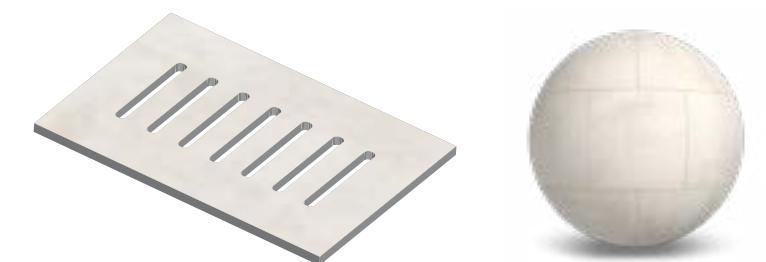

VITA 2 + 3 COLLECTION

SAHARA SANDS