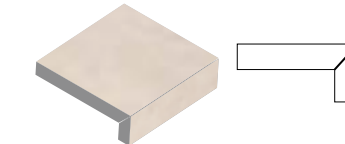

## GRANDE RANGE | 2 cm thickness

Ideal for walkways, patios, pool decking, driveways (wet lay), terraces & rooftops

120 x 120cm x 2cm  
(48 x 48" x 2cm)

60 x 60cm x 2cm  
(24 x 24" x 2cm)

60 x 120cm x 2cm  
(24 x 48" x 2cm)

## GRANDE RANGE COPING

BULLNOSED

HALF BULLNOSED

SINGLE EASED

DOUBLE EASED

L-SHAPE  
available as custom order

U-SHAPE  
available as custom order

YOU DESIGN!  
*we deliver*