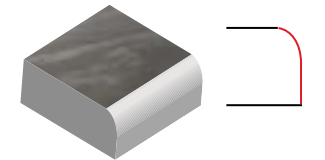

HALF BULLNOSED