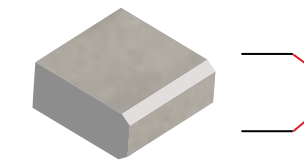

DOUBLE EASED