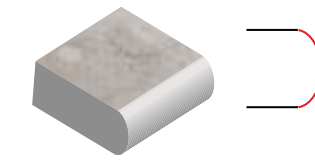

NSP COPING

BULLNOSED