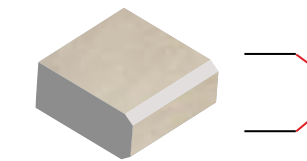

DOUBLE EASED