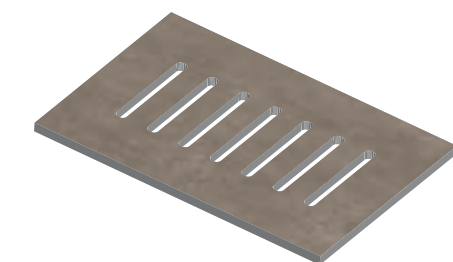

CUSTOM FABRICATION + DESIGN

Our in-house Canadian fabrication facility unlocks endless possibilities. See what's on the cutting table!

Bring your project to life with BANAS downloadable textures.

Download available here.