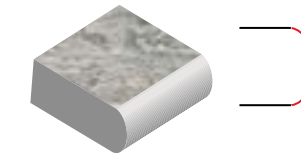

NSP COPING

BULLNOSED