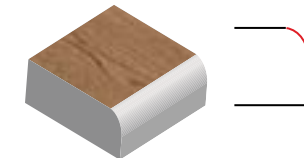

HALF BULLNOSED