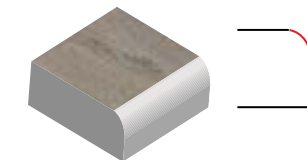

HALF BULLNOSED