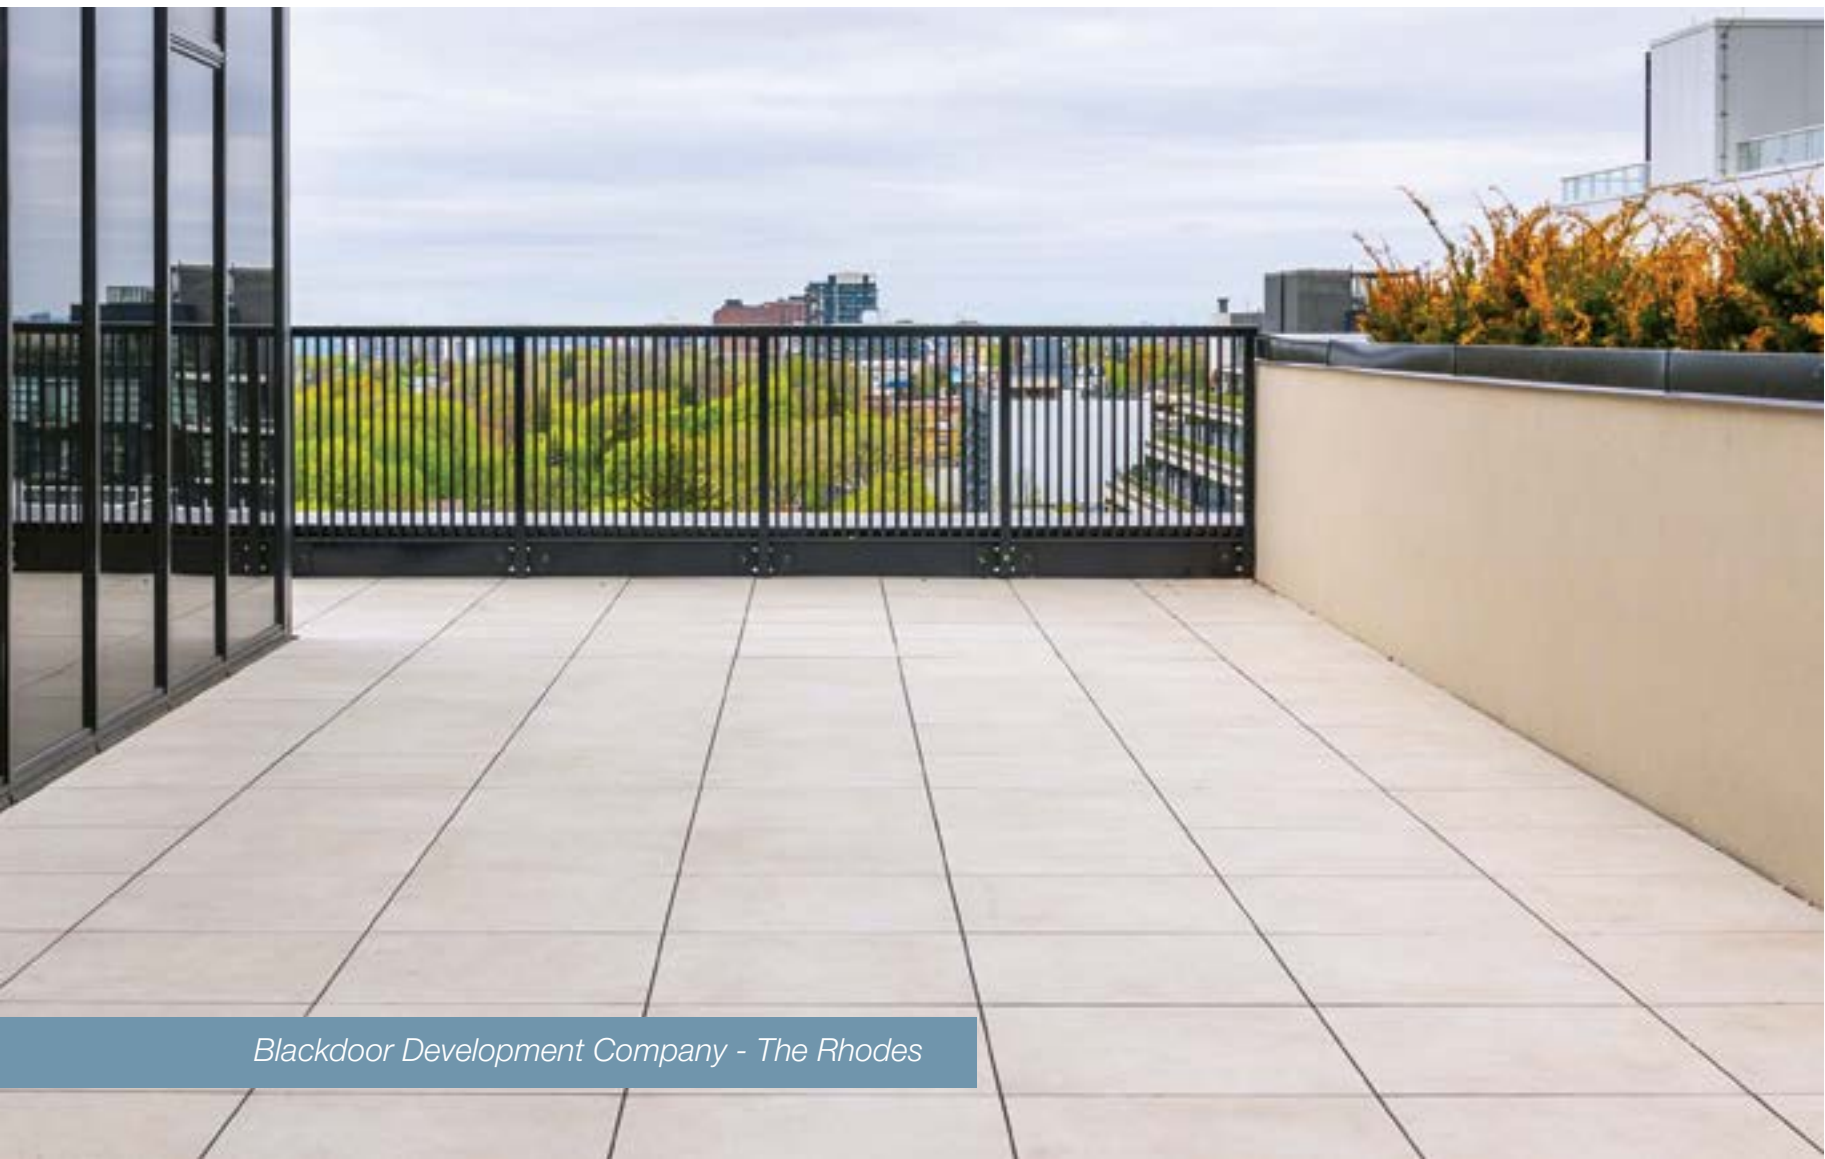

SAHARA SANDS

A warm and inviting blend of soft cream and beige tones, Sahara Sands brings a gentle, neutral elegance to any outdoor environment. Designed with a realistic stone surface and solid porcelain body, it provides the natural beauty of stone with the long-lasting durability and low maintenance of porcelain.

Its textured finish enhances authenticity and pairs seamlessly with natural stone applications. Sahara Sands works beautifully with both contemporary and modern or urban landscape designs, offering a versatile and timeless look for patios, pool surrounds, walkways, and outdoor living areas.

Easy to maintain, simply clean with a pressure washer and Banas Floor Shampoo to keep surfaces looking fresh and bright.

Blackdoor Development Company - The Rhodes