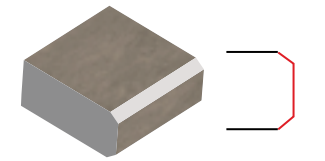

DOUBLE EASED