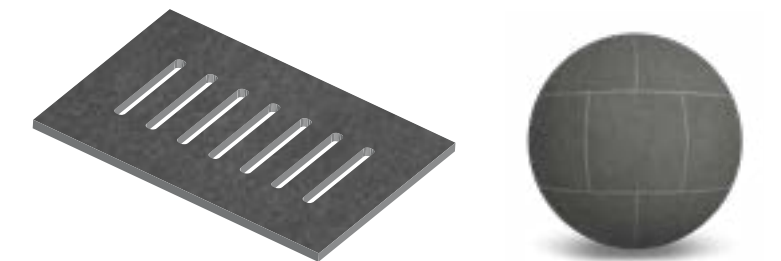

CUSTOM FABRICATION + DESIGN

Our in-house Canadian fabrication facility unlocks endless possibilities. See what's on the cutting table!

Bring your project to life with BANAS downloadable textures.

Download available here.