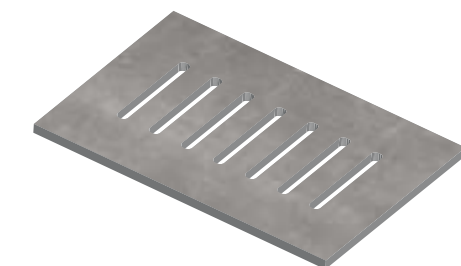

Ground Guys Collingwood

GRANDE
RANGE

ANTRACITE