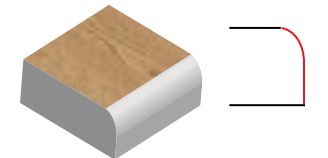

HALF BULLNOSED