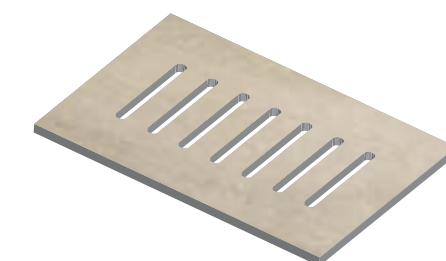

VITA 2 + 3
COLLECTION

ARIZONA GOLD