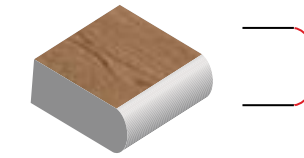

WOOD GRAIN COPING

BULLNOSED