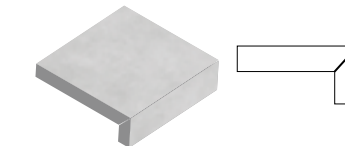

L-SHAPE
available as custom order