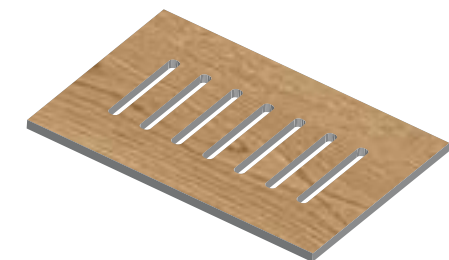

YOU DESIGN!
we deliver

CUSTOM FABRICATION + DESIGN

Our in-house Canadian fabrication facility unlocks endless possibilities. See what's on the cutting table!

Bring your project to life with BANAS downloadable textures.

Download available here.