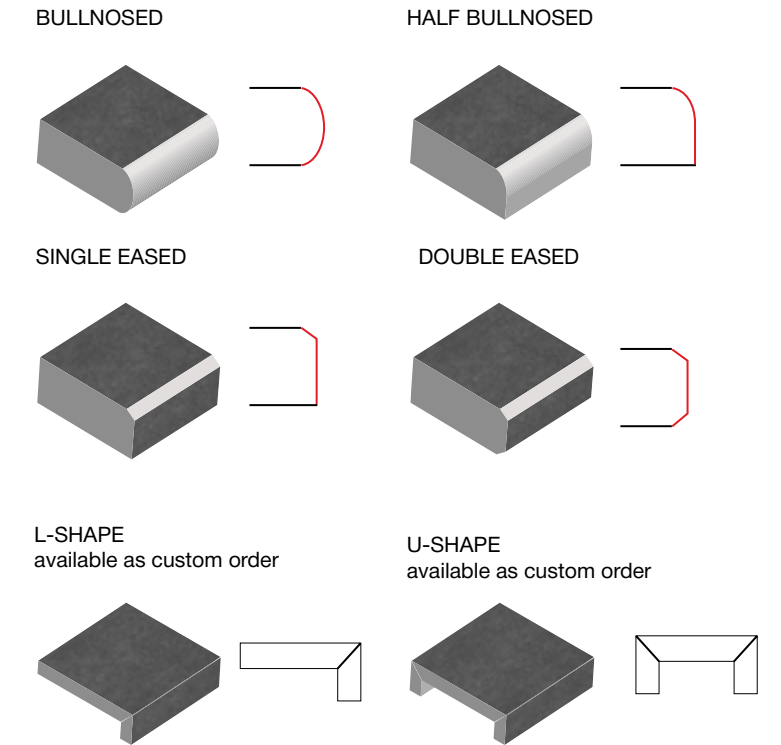

VITA 2 + 3 COPING