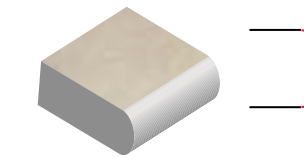

VITA 2 + 3 COPING

BULLNOSED