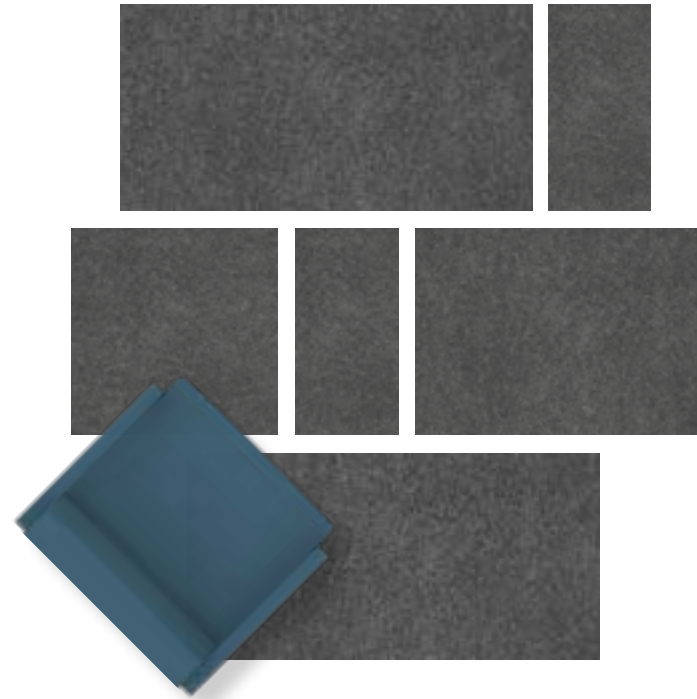

CARBON BLACK

A perfect blend of black and white with a refined stippled stone finish, Carbon Black delivers a bold, sophisticated aesthetic suited for modern outdoor spaces. Designed with a realistic stone surface and solid porcelain body, it provides the natural look of stone with the strength, durability, and easy care of porcelain.

Its textured finish enhances depth and visual interest, pairing seamlessly with natural stone applications. Carbon Black works beautifully with contemporary, modern, or urban landscape designs, adding striking contrast and elegance to patios, walkways, and outdoor living environments.

Maintenance is effortless, simply clean using a pressure washer and Banas Floor Shampoo.