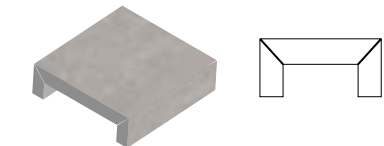

## GRANDE RANGE | 2 cm thickness

Ideal for walkways, patios, pool decking, driveways (wet lay), terraces & rooftops

120 x 120cm x 2cm  
(48 x 48" x 2cm)

60 x 60cm x 2cm  
(24 x 24" x 2cm)

60 x 120cm x 2cm  
(24 x 48" x 2cm)

## GRANDE RANGE COPING

BULLNOSED

HALF BULLNOSED

SINGLE EASED

DOUBLE EASED

L-SHAPE  
available as custom order

U-SHAPE  
available as custom order

YOU DESIGN!  
*we deliver*