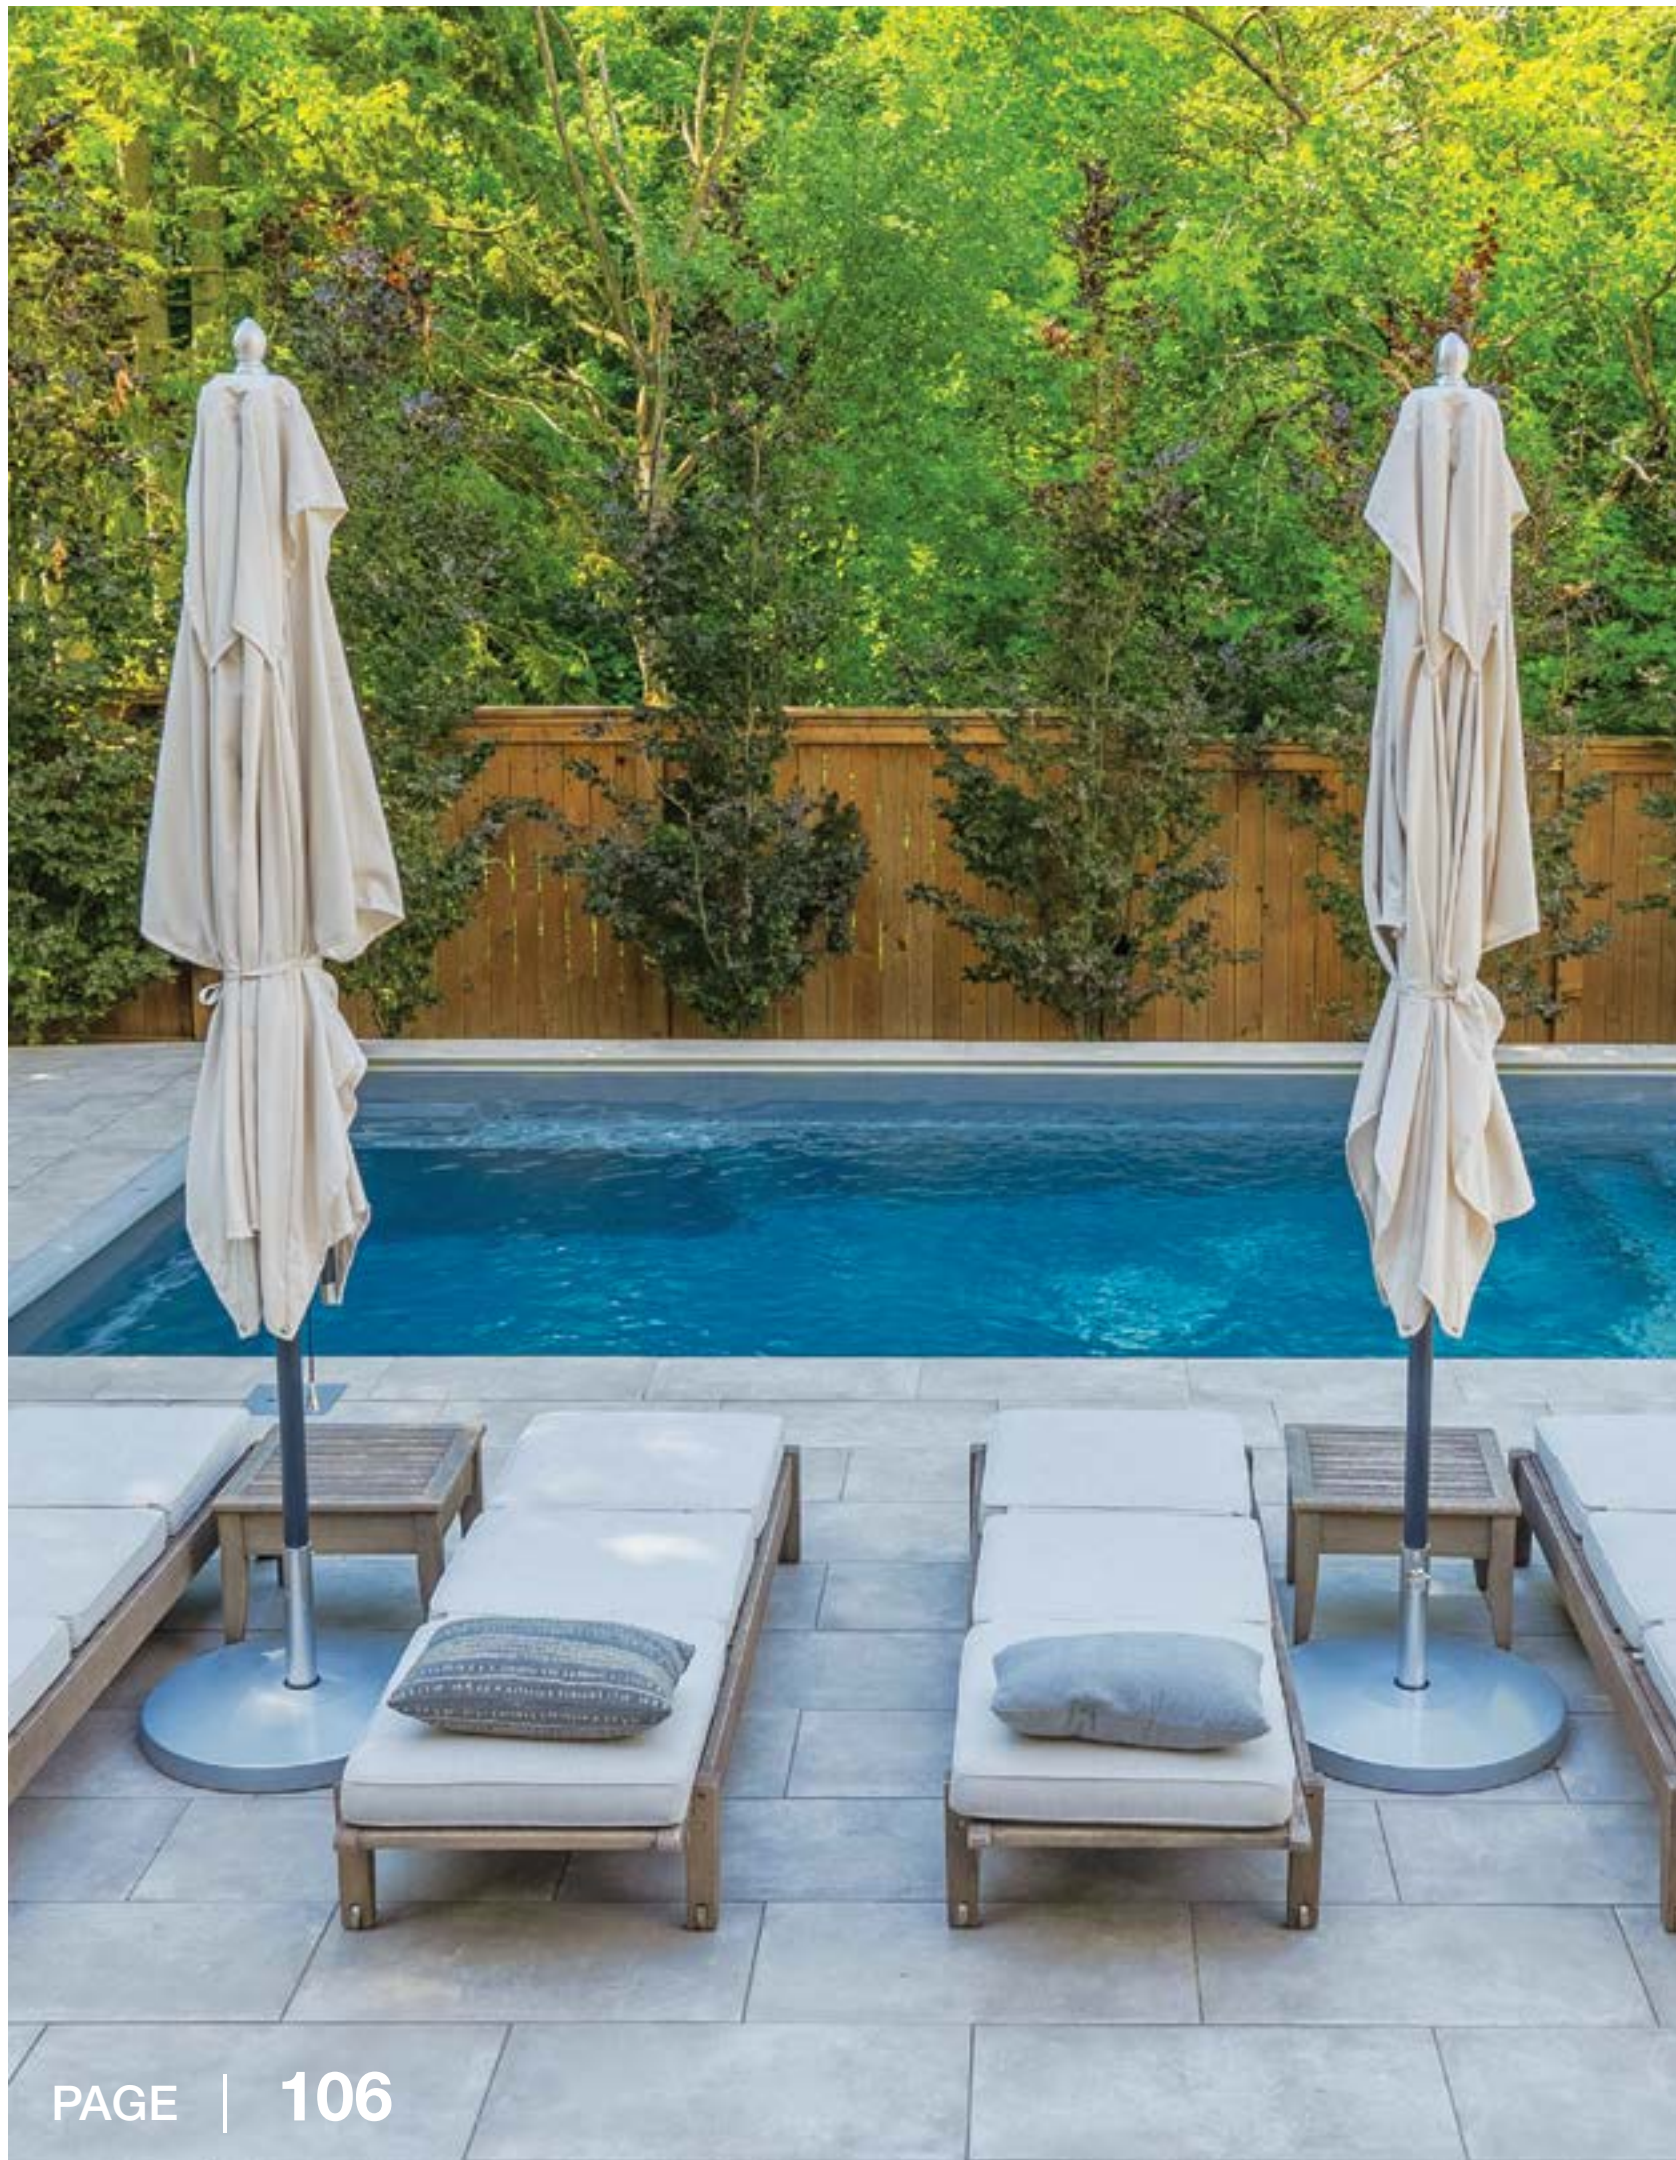

easy to
MAINTAIN

EFFORTLESS MAINTENANCE

No sealing required! Our porcelain is virtually maintenance-free— simply rinse away seasonal dirt with a mild detergent for a flawless finish year-round.

ECO-FRIENDLY CLEANERS

Banas has designed a line of eco-friendly care products for gentle cleaning of multiple stone surfaces - a great complement to the porcelain collection!

RUST REMOVER

FLOOR SHAMPOO

GROUT DESTROYER

BANAS offers a complete range of cleaners and mild detergent for installation clean-up as well as ongoing maintenance to keep your porcelain in pristine condition.