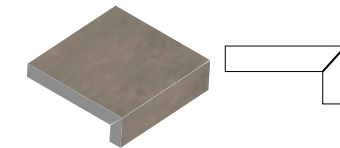

## GRANDE RANGE | 2 cm thickness

Ideal for walkways, patios, pool decking, driveways (wet lay), terraces & rooftops

60 x 60cm x 2cm  
(24 x 24" x 2cm)

60 x 120cm x 2cm  
(24 x 48" x 2cm)

## GRANDE RANGE COPING

BULLNOSED

HALF BULLNOSED

SINGLE EASED

DOUBLE EASED

L-SHAPE  
available as custom order

U-SHAPE  
available as custom order

YOU DESIGN!  
*we deliver*