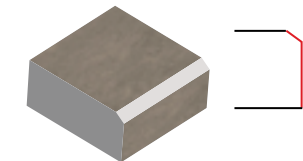

SINGLE EASED