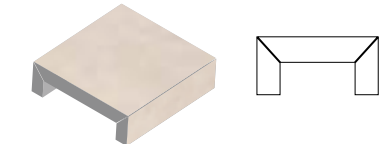

## GRANDE RANGE | 2 cm thickness

Ideal for walkways, patios, pool decking, driveways (wet lay), terraces & rooftops

120 x 120cm x 2cm  
(48 x 48" x 2cm)

60 x 60cm x 2cm  
(24 x 24" x 2cm)

60 x 120cm x 2cm  
(24 x 48" x 2cm)

## GRANDE RANGE COPING

BULLNOSED

HALF BULLNOSED

SINGLE EASED

DOUBLE EASED

L-SHAPE  
available as custom order

U-SHAPE  
available as custom order

YOU DESIGN!  
*we deliver*